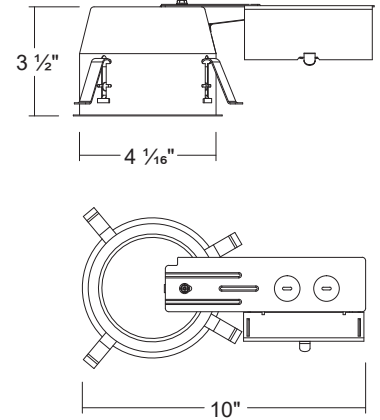

LED400SICRA / LED400SICRA-01V

4" IC Air-Tight LED Dedicated Shallow Remodel Housing

Dimensions

SPECIFICATION

Junction Box

- Listed for through branch circuit wiring
- Contains one 1-1/8", six 7/8" knockouts
- New Cable Trap for easy installation of Romex Cable (US Patented / China Patented)

Ceiling Thickness

- Housing adjusts from 5/8" - 1-3/8" to accommodate various ceiling thickness

Remodel Clips

- Four remodel clips secure housing and accommodates 1/2" and 5/8" ceiling materials

Listings

- cULus Listed for Damp Location
- cULus Listed for Feed Through
- Certified under ASTM-E283 for Air tight construction